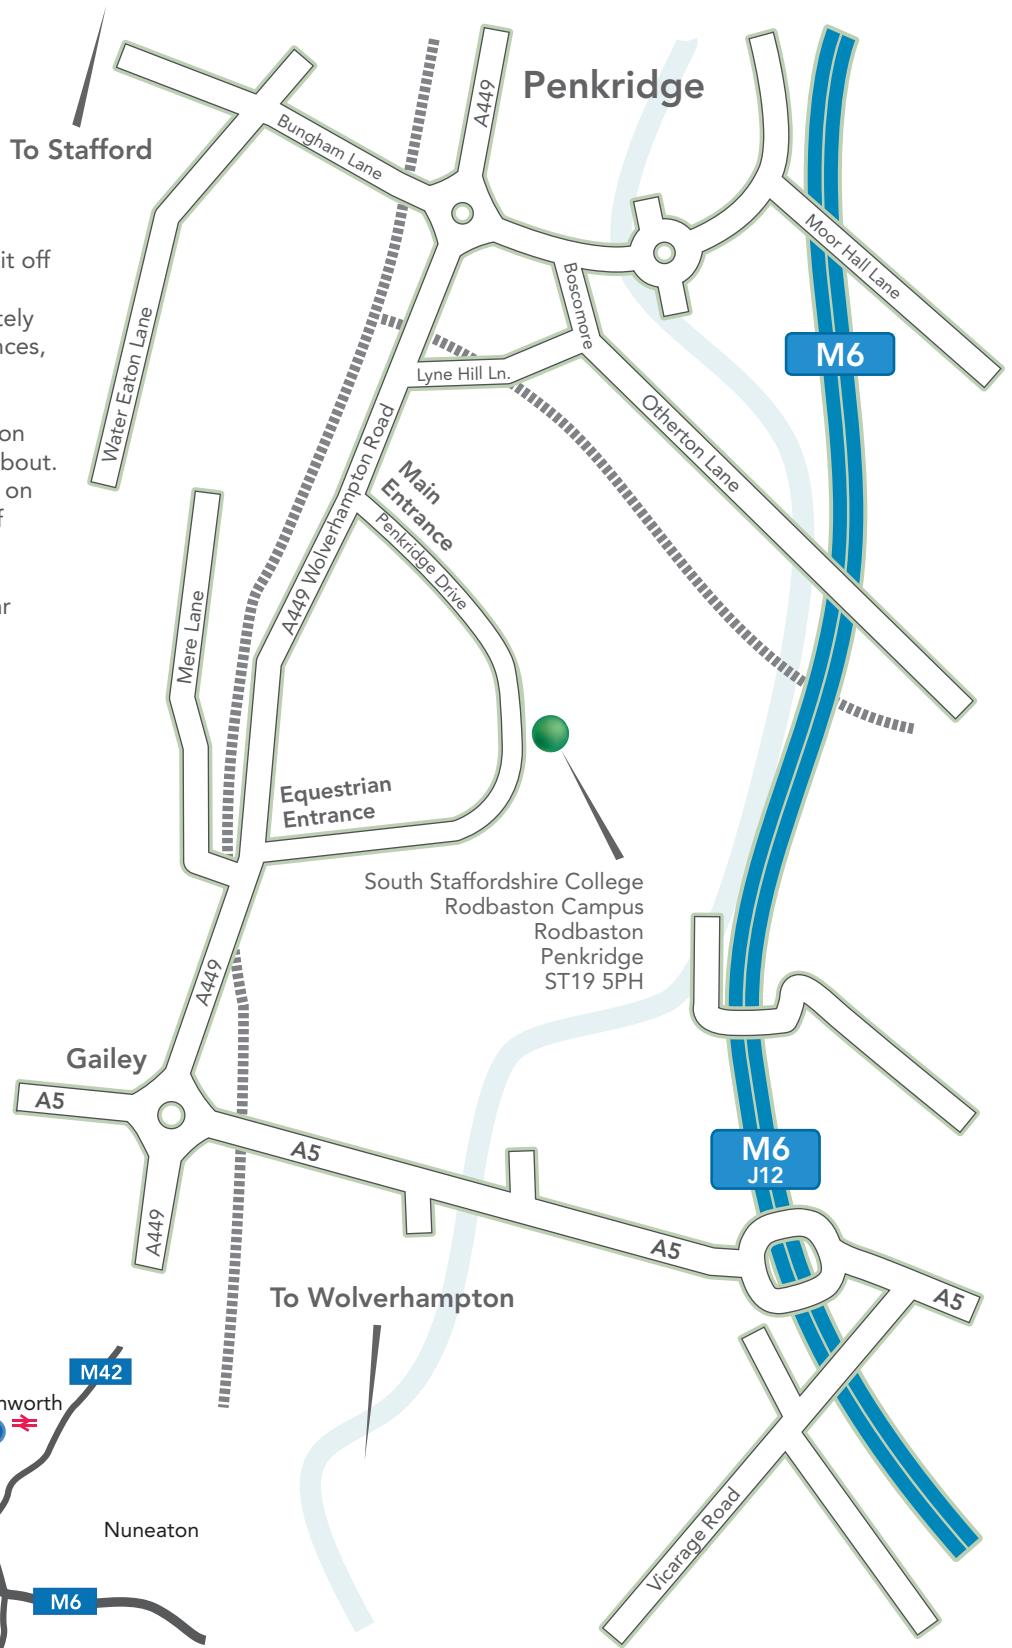

South Staffordshire College Rodbaston Campus

Location Map and How to Find Us

How to find us

By Car

From the M6

Leave the M6 at junction 12 and join the A5, Westbound towards Telford. Take the third exit off the roundabout onto the A449 (Stafford & Penkrige). Rodbaston Campus is approximately 1/2 mile on the right and there are two entrances, both of which will take you to the campus.

From Telford

Follow the A5 towards Cannock. At the junction with the A449 take the first exit at the roundabout. Rodbaston Campus is approximately 1/2 mile on the right and there are two entrances, both of which will take you to the campus.

By Rail

There are three rail stations locally placed near Rodbaston Campus:

- Penkrige, (1.5 miles)
- Cannock, (5 miles)
- Hednesford, (5 miles)

For train times, please call 08457 48 49 50

By Bus

Cannock Bus Station is 4 miles from Rodbaston Campus.

By Air

Birmingham International Airport is within 25 miles of Rodbaston Campus

Please note some minor roads are deliberately left off for clarity