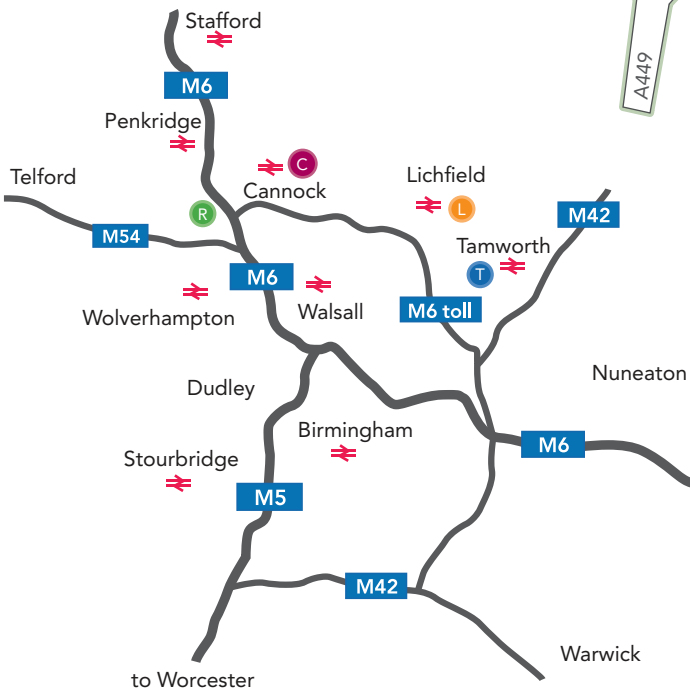

South Staffordshire College Rodbaston Campus

Location Map and How to Find Us

How to find us

By Car

From the M6

Leave the M6 at junction 12 and join the A5, Westbound towards Telford. Take the third exit off the roundabout onto the A449 (Stafford & Penkrige). Rodbaston Campus is approximately 1/2 mile on the right and there are two entrances, both of which will take you to the campus.

From Telford

Follow the A5 towards Cannock. At the junction with the A449 take the first exit at the roundabout. Rodbaston Campus is approximately 1/2 mile on the right and there are two entrances, both of which will take you to the campus.

By Rail

There are three rail stations locally placed near Rodbaston Campus:

- Penkrige, (1.5 miles)
- Cannock, (5 miles)
- Hednesford, (5 miles)

For train times, please call 08457 48 49 50

By Bus

Cannock Bus Station is 4 miles from Rodbaston Campus.

By Air

Birmingham International Airport is within 25 miles of Rodbaston Campus

Please note some minor roads are deliberately left off for clarity